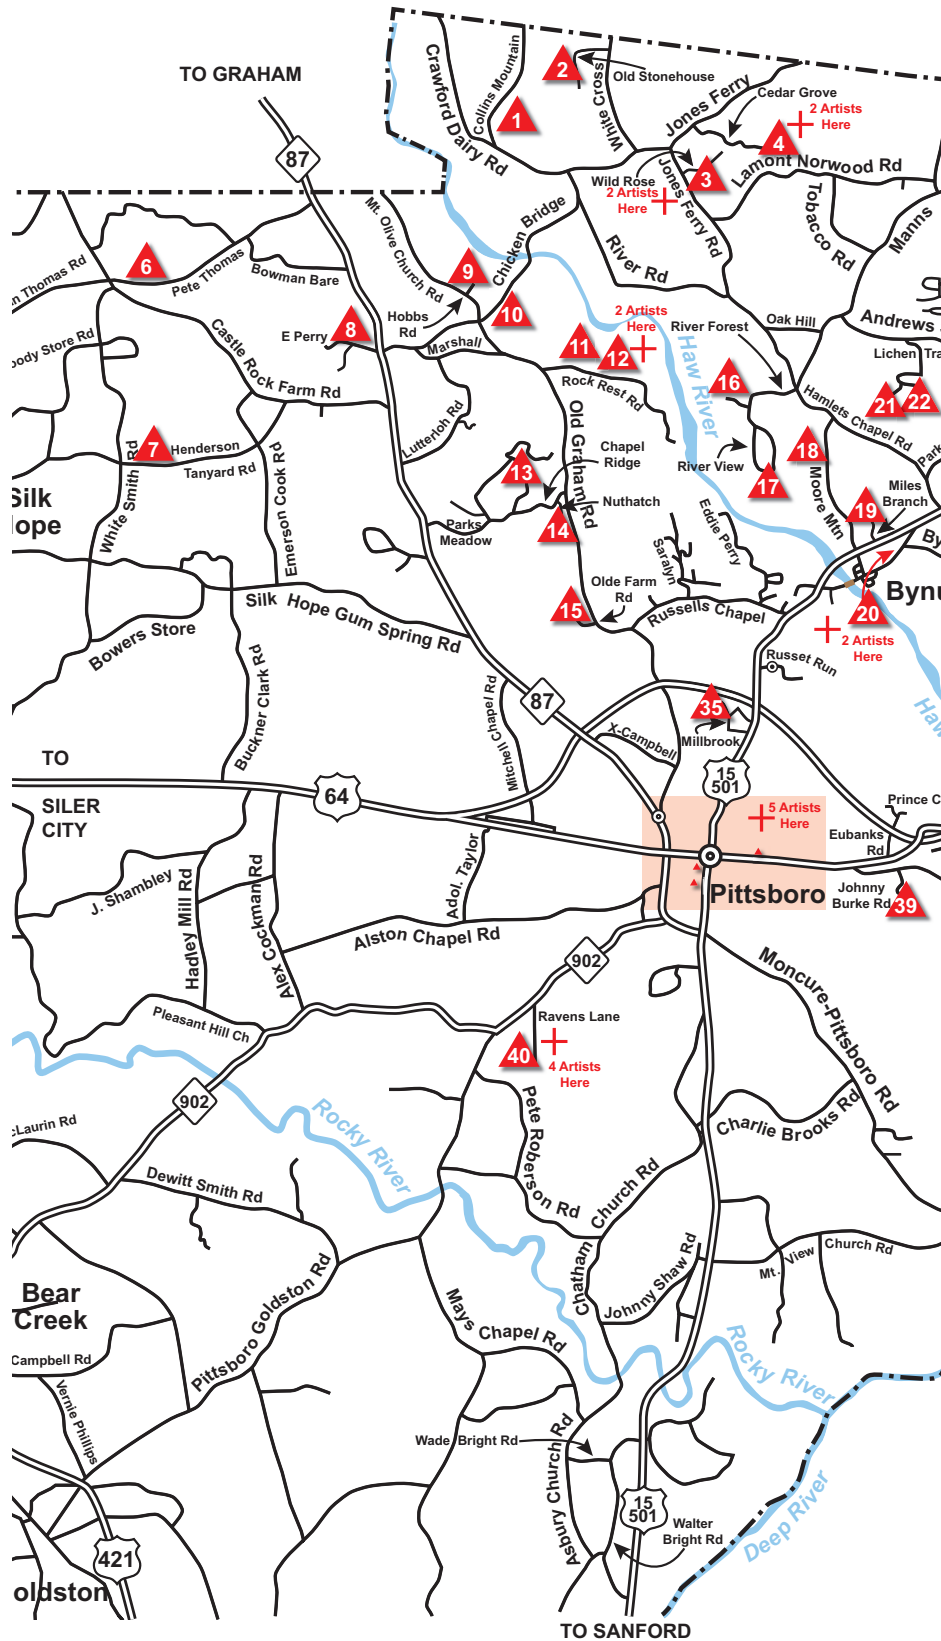

Artists by Studio Number   **Page**

Shared Spaces		
1	Janet Resnik	1
2	Vince Pitelka	1
3	Jeffrey Clark	1
3	Barry Udís	1
4	Amy Wandless	1
4	Gregory Wandless	1
5	Ellison Goodwin	2
6	Michael Thompson	2
7	Bridgette Comellas	2
8	Colleen Black Semelka	2
9	Louise Hobbs	2
10	Laura Wimbish-Vanderbeck	2
11	Annabelle Stein	3
12	Sarah Graham	3
12	William Moore	3
13	Steevie Parks	3
14	Scott Meyer	3
15	Hamidou Sissoko	4
16	Boots Quimby	4
17	Karen Greager Hall	4
18	Kathleen Millikan	4
19	Diane Swan	4
20	Martha Danek	4
20	Bronwyn Watson	4
21	Andrew Wilson	5
22	Doug Dotson	5
23	Marsha Kittowski	5
24	Donna Stubbs	5
25	Julio Alberdi	5
26	Timothy Dowdall	5
26	Nancy Ann Moore	5
27	Lee Kazanas	6
27	Darcy Szeremi	6
28	Daphne Boder	6
28	Jody Nash	6
29	Forrest Greenslade	6
30	Lani Chaves	6
31	Jim Aiken	7
31	Kristin Bergsten	7
32	Eric Saunders	7
33	Vidabeth Bensen	7
33	Minnie Gallman	7
33	Aline Kala	7
34	Linda Callihan Watkins	8
35	Janet Place	8
36	Lara O'Keefe	8
37	Pamela Freese	8
37	Monnda Welch	8
38	Beth Bale	8
38	Selden Lamoureux	8
39	Mark Hewitt	9
40	Jane Eckenrode	9
40	Eva Green	9
40	Gretchen Niver	9
40	Janice Rieves	9
41	Anna Julian	9