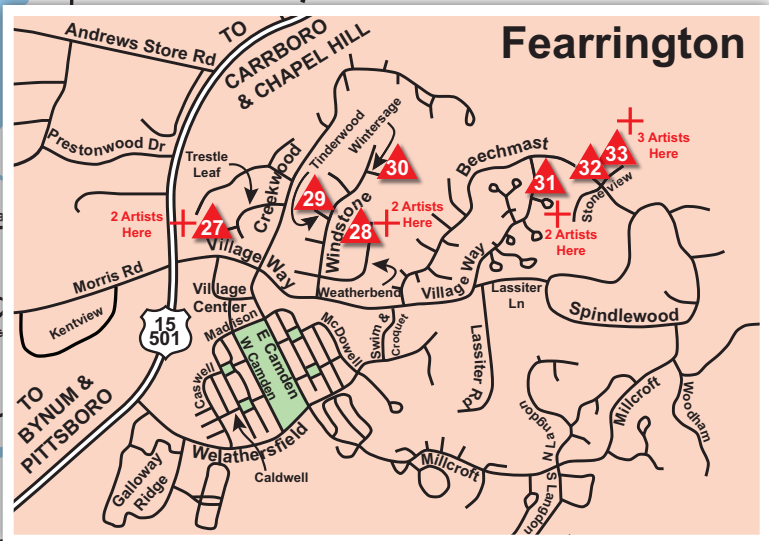

Artists by Alphabetical List Page

31	Jim Aiken	7
25	Julio Alberdi	5
38	Beth Bale	8
33	Vidabeth Bensen	7
31	Kristin Bergsten	7
8	Colleen Black Semelka	2
28	Daphne Boder	6
34	Linda Callihan Watkins	8
30	Lani Chaves	6
3	Jeffrey Clark	1
7	Bridgette Comellas	2
20	Martha Danek	4
22	Doug Dotson	5
26	Timothy Dowdall	5
40	Jane Eckenrode	9
37	Pamela Freese	8
33	Minnie Gallman	7
5	Ellison Goodwin	2
12	Sarah Graham	3
17	Karen Greager Hall	4
40	Eva Green	9
29	Forrest Greenslade	6
39	Mark Hewitt	9
9	Louise Hobbs	2
41	Anna Julian	9
33	Aline Kala	7
27	Lee Kazanas	6
23	Marsha Kitkowski	5
38	Selden Lamoureux	8
14	Scott Meyer	3
18	Kathleen Millikan	4
12	William Moore	3
26	Nancy Ann Moore	5
28	Jody Nash	6
40	Gretchen Niver	9
36	Lara O'Keefe	8
13	Steevie Parks	3
2	Vince Pitelka	1
35	Janet Place	8
16	Boots Quimby	4
1	Janet Resnik	1
40	Janice Rieves	9
32	Eric Saunders	7
15	Hamidou Sissoko	4
11	Annabelle Stein	3
24	Donna Stubbs	5
19	Diane Swan	4
27	Darcy Szeremi	6
6	Michael Thompson	2
3	Barry Udis	1
4	Amy Wandless	1
4	Gregory Wandless	1
20	Bronwyn Watson	4
37	Monnda Welch	8
21	Andrew Wilson	5
10	Laura Wimbish-Vanderbeck	2